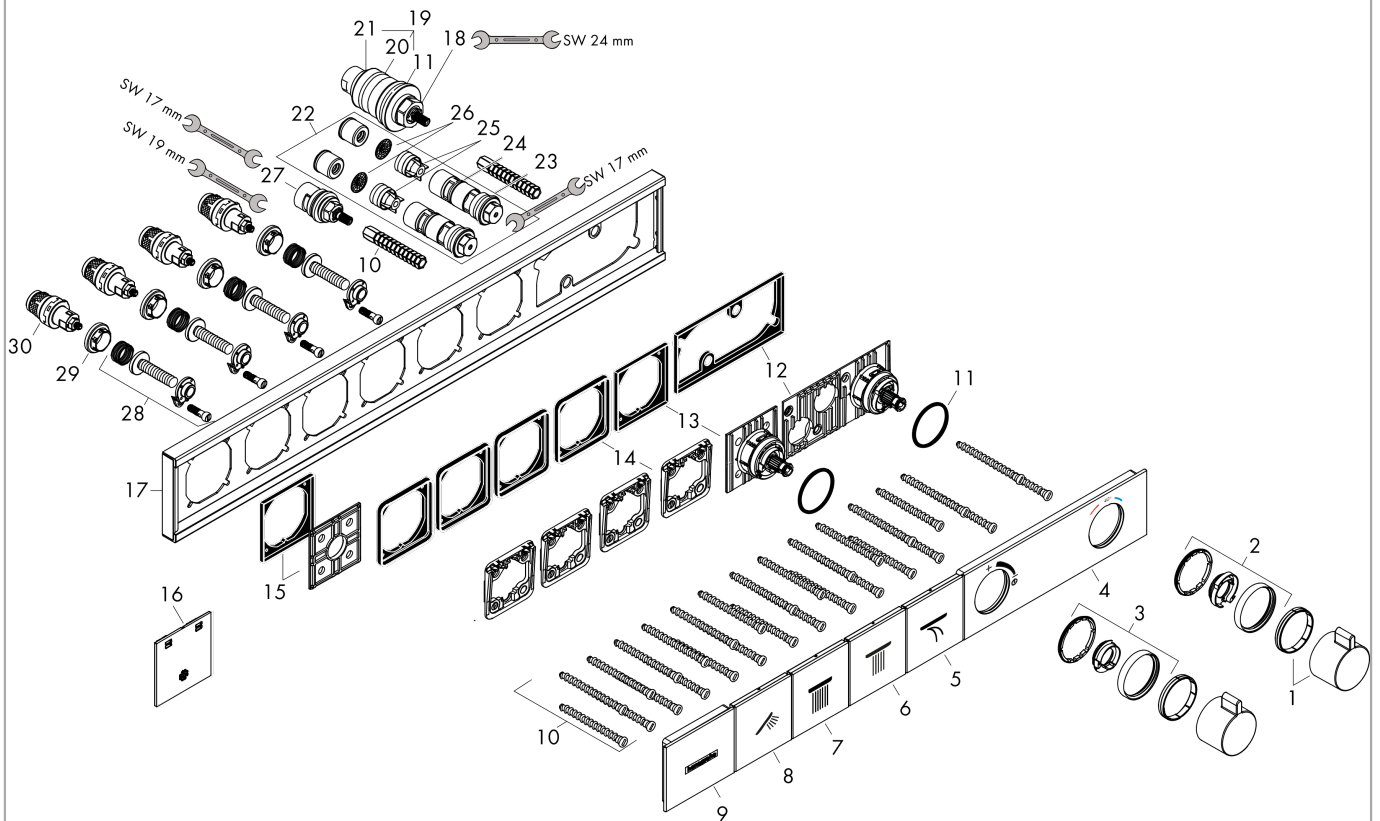

RainSelect

Thermostat for concealed installation for 4 functions

Surfaces: **Brushed Black Chrome** Article Number: **15382340**

Exploded Drawing

Year of production: >04/20

RainSelect

Thermostat for concealed installation for 4 functions

Surfaces: **Brushed Black Chrome** Article Number: **15382340**

Spare part list

Year of production: >04/20

Pos.	Description	Article Number	Price	PU
1	handle for thermostat	92215340	-	1
2	safety set	93112340	-	1
3	safety set	93113340	-	1
4	cover	93105340	-	1
5	symbol Flood jet	93305340	-	1
6	symbol head shower	93499340	-	1
7	symbol head shower Rain large	93107340	-	1
8	symbol handshower	93106340	-	1
9	cover	93501340	-	1
10	mounting kit	93102000	-	1
11	O-ring 38x2,5	98198000	-	1
12	adapter for handle	93109000	-	1
13	adapter for handle	93315000	-	1
14	support element	93111000	-	1
15	support element	93314000	-	1
16	fit-up aid	93417000	-	1
17	escutcheon	93317340	-	1
18	thermostat cartridge	96633000	-	1
19	sealing set	96636000	-	1
20	O-ring 34x2	98383000	-	1
21	O-ring 26x2	98147000	-	1
22	service unit	93406000	-	1
23	O-ring 20x2	98165000	-	1
24	O-ring 20x1,5	98197000	-	1
25	non return valve	96655000	-	1
26	filter	97367000	-	1
27	shut off unit	98536000	-	1
28	Select-adapter	93103000	-	1
29	nut	98368000	-	1
30	shut off unit	95758000	-	1
a	concealed item	15312180	-	1
b	Grease	90920000	-	1
c	extension 25 mm	93434000	-	1