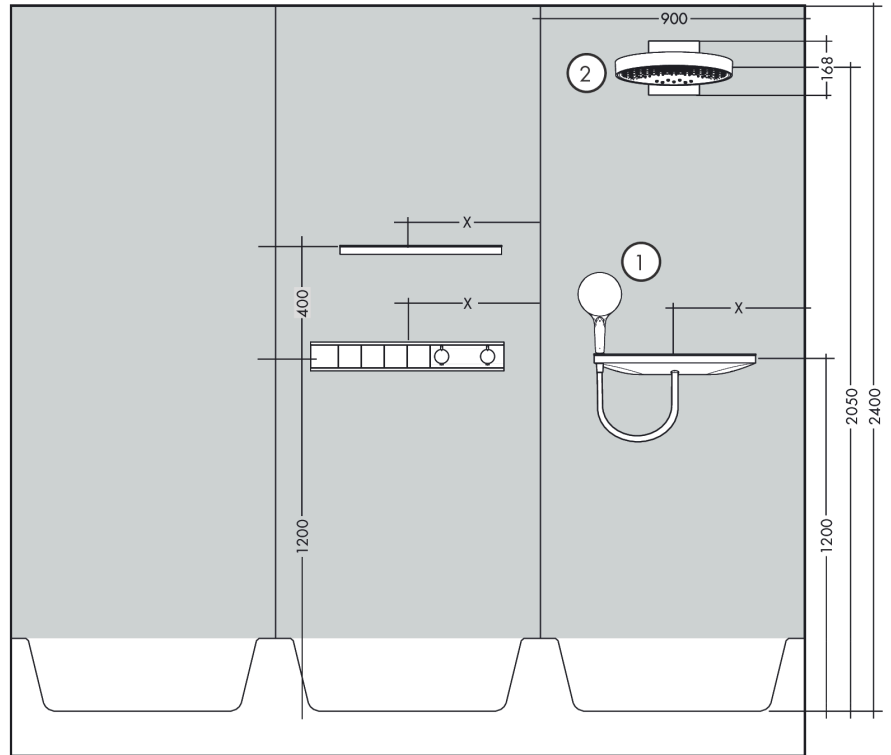

RainSelect
Thermostat for concealed installation for 4 functions
Surfaces: **Brushed Black Chrome**   Article Number: **15382340**

Installation examples

RainSelect
1531218X / 15382XXX