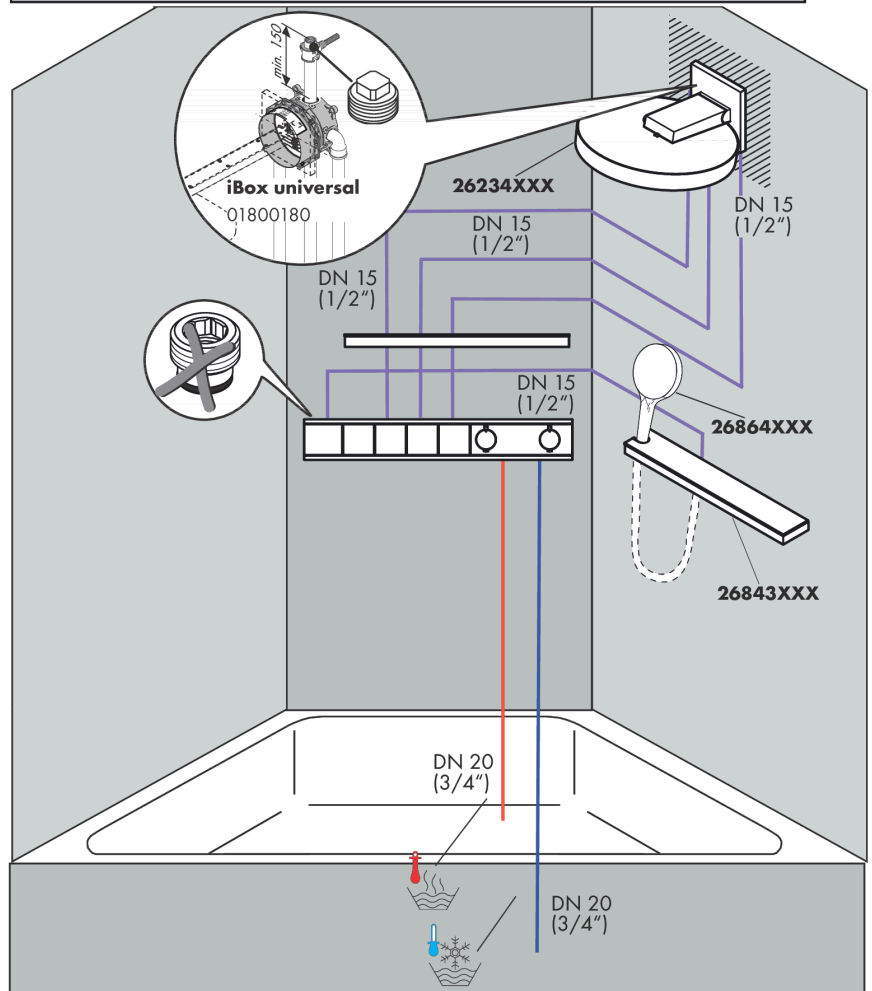

RainSelect
Thermostat for concealed installation for 4 functions
Surfaces: **Brushed Black Chrome**   Article Number: **15382340**

Installation examples

RainSelect
1531218X / 15382XXX