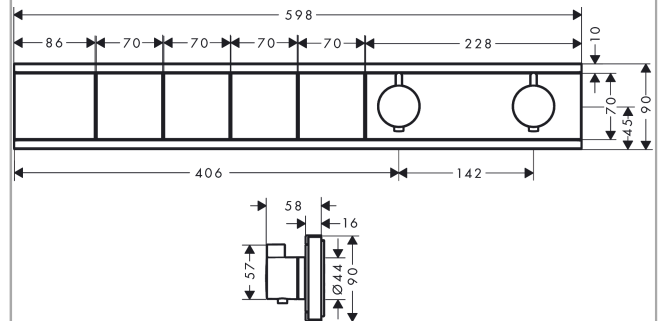

RainSelect

Thermostat for concealed installation for 4 functions

Surfaces: **Brushed Black Chrome** Article Number: **15382340**

Description

product features

- depending on volume flow and installation situation approx. 50% flow rate reduction and integrated shut off function
- 4 functions
- Select push-button on/off control for 4 outlets
- simultaneous use of several outlets
- maximum flow rate at 3 bar: 38 l/min
- flow rate per outlet: 26 l/min
- flow rate by simultaneous use of all outlets: 38 l/min
- thermostat cartridge, Start/stop valve to operate the functions
- safety lock at 40 °C
- temperature limitation adjustable
- non-return valve
- connection type: basic set
- min. operating pressure: 1 bar
- max. operating pressure: 10 bar
- Thermostat is delivered with buttons handshower, PowderRain, Waterfall, Rain large

Technology

Design awards

Product image

Scale drawing

RainSelect
Thermostat for concealed installation for 4 functions
 Surfaces: **Brushed Black Chrome** Article Number: **15382340**

Installation examples

RainSelect
 1531218X / 15382XXX

RainSelect

Thermostat for concealed installation for 4 functions

Surfaces: **Brushed Black Chrome** Article Number: **15382340**

Exploded Drawing

Year of production: >04/20

RainSelect

Thermostat for concealed installation for 4 functions